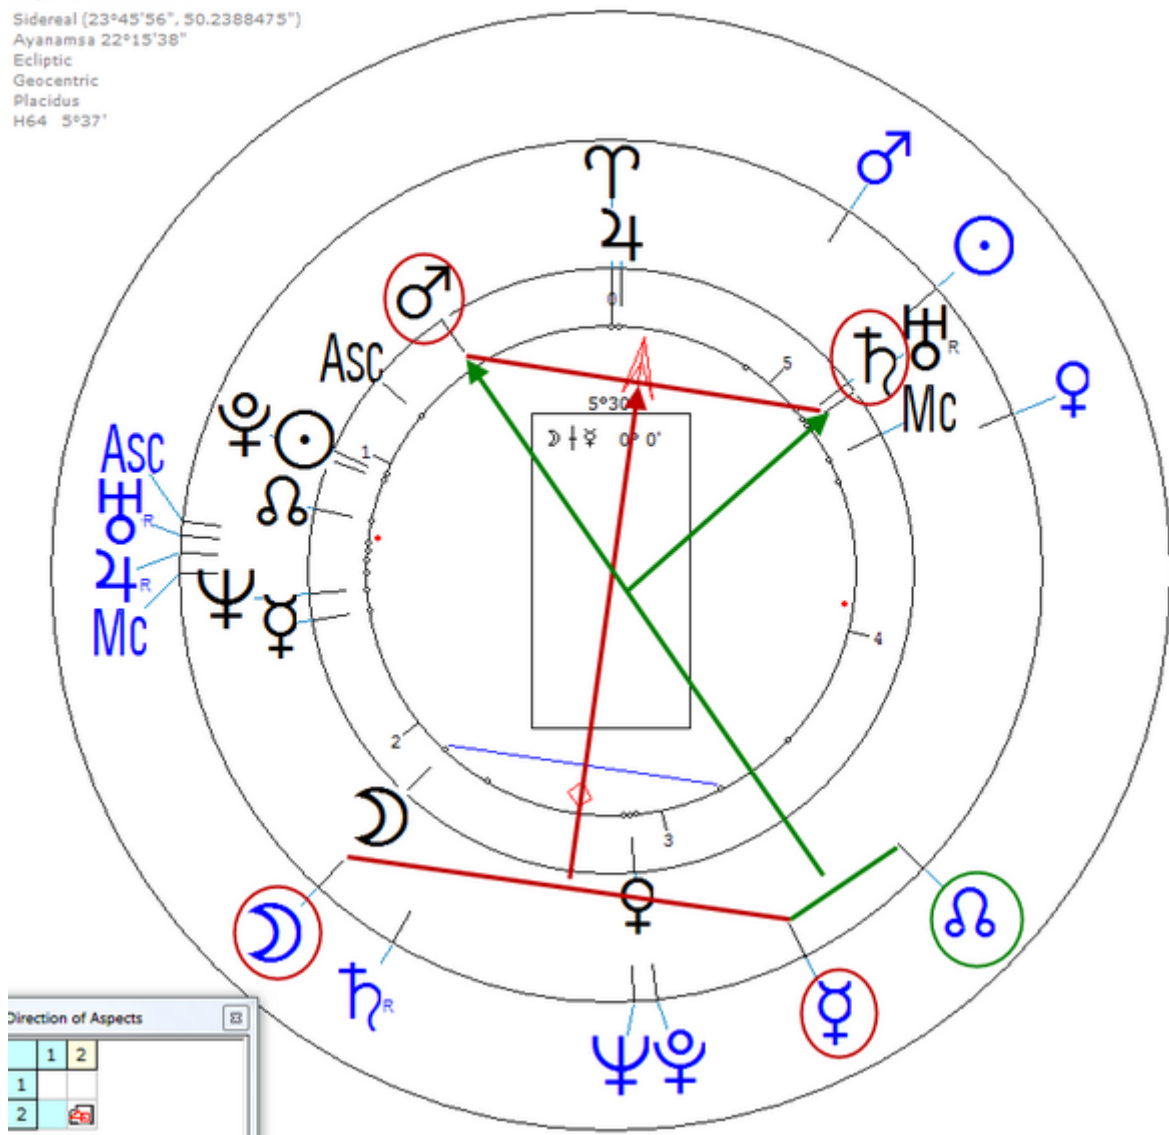

Storni, Alfonsina

29 May 1892 at 07:00 (= 07:00 AM)Lugano, Switzerland, 46n01, 8e58

One of the most important Argentine and Latin-American poets of the modernist period.

<https://www.astro.com/astro-databank/Storni,_Alfonsina>

Death by Suicide 25 October 1938 in Mar del Plata, Argentina.

Lunar Return (Harmonic 64)

Lunar ♃/♀ = ♂_n/♃_n

Lunar ♃/♁ = ♂_n = ♃_n

Storni, Alfonsina
29 May 1892 Sun 7:00 (GMT+0:30) 46n01 8e58
Lugano, Switzerland
Sidereal (23°45'56", 50.2388475")
Ayanamsa 22°15'38"
Ecliptic
Geocentric
Placidus
H64 5°37'